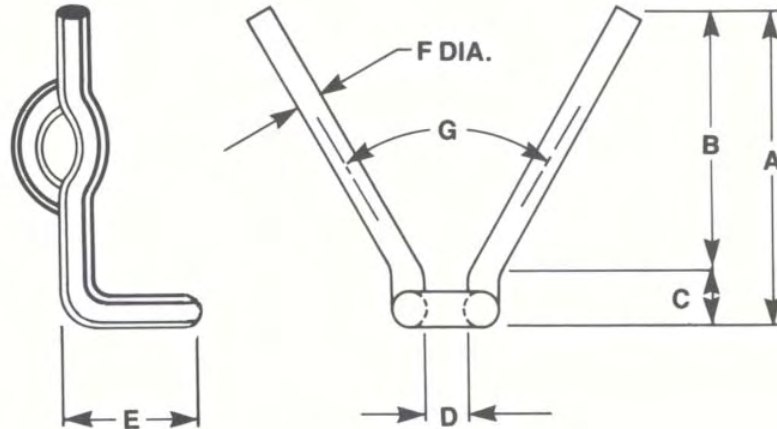

www.sunbeltstudwelding.com

Sunbelt Stud Welding, Inc.
 6381 Windfern Road
 Houston, Texas 77040-4915

12-24

1-800-462-9353
 713-939-8903
 fax 713-939-9013

RA EJ-739

ANCHOR							
DASH NO.	A	B	C	D	E	F	G
-01	2-5/8	2-1/8	1/2	.406	1-1/4	1/4	60°
-02	3-1/8	2-5/8	1/2	.406	1-1/4	1/4	60°
-03	4-1/8	3-1/8	1	.406	1-1/4	1/4	60°
-04	5-1/8	4-1/8	1	.406	1-1/4	1/4	60°
-05	6-1/8	5-1/8	1	.406	1-1/4	1/4	60°
-06	2-1/8	2-1/8		.406	1-1/4	5/16	60°
-07	2-1/2	2	1/2	.406	1-1/4	5/16	60°
-08	2-5/8	2-5/8		.406	1-1/4	5/16	60°
-09	3-1/8	3-1/8		.406	1-1/4	5/16	60°
-10	3-5/8	3-5/8	1	.406	1-1/4	5/16	60°
-11	3	2-1/2	1/2	.406	1-1/4	5/16	60°
-12	3-1/2	2-1/2	1	.406	1-1/4	5/16	60°
-13	4	3	1	.406	1-1/4	5/16	60°
-14	5-1/8	4-1/8	1	.406	1-1/4	5/16	60°
-15	6-1/8	5-1/8	1	.406	1-1/4	5/16	60°

www.sunbeltstudwelding.com

Sunbelt Stud Welding, Inc.
 6381 Windfern Road
 Houston, Texas 77040-4915

12-25

1-800-462-9353
 713-939-8903
 fax 713-939-9013

RA EJ-740

ANCHOR						
DASH NO.	A	B	C	D	E	F
-01	5-1/8	1	.406	1-1/4	1/4	60°
-02	7-1/8	3-1/8	.406	1-1/4	1/4	60°
-03	4-1/4	3/4	.406	1-1/4	5/16	60°
-04	5	1	.406	1-1/4	5/16	60°
-05	6	2	.406	1-1/4	5/16	60°
-06	6	1	.406	1-1/4	5/16	60°
-07	7	3	.406	1-1/4	5/16	60°
-08	8	3	.406	1-1/4	5/16	60°
-09	8	4	.406	1-1/4	5/16	60°
-10	9	4	.406	1-1/4	5/16	60°
-11	10	5	.406	1-1/4	5/16	60°
-12	10	6	.406	1-1/4	5/16	60°
-13	11	6	.406	1-1/4	5/16	60°
-14	12	7	.406	1-1/4	5/16	60°