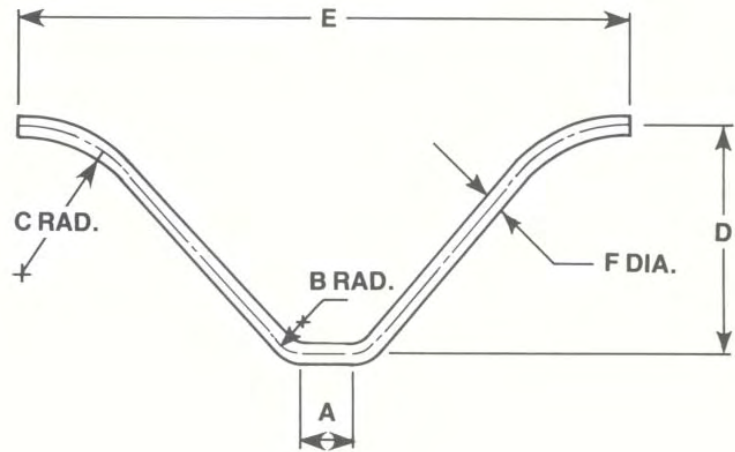

RA EJ-730

ANCHOR							
DASH NO.	A	B	C	DASH NO.	A	B	C
-01	1	4.73	3/16	-12	1	4.73	1/4
-02	1.5	5.30	3/16	-13	1.5	5.30	1/4
-03	2	5.88	3/16	-14	2	5.88	1/4
-04	2.5	6.45	3/16	-15	2.5	6.45	1/4
-05	3	7.03	3/16	-16	3	7.03	1/4
-06	3.5	7.61	3/16	-17	3.5	7.61	1/4
-07	4	8.18	3/16	-18	4	8.18	1/4
-08	4.5	8.76	3/16	-19	4.5	8.76	1/4
-09	5	9.33	3/16	-20	5	9.33	1/4
-10	5.5	9.91	3/16	-21	5.5	9.91	1/4
-11	6	10.4	3/16	-22	6	10.4	1/4

www.sunbeltstudwelding.com

Sunbelt Stud Welding, Inc.
6381 Windfern Road
Houston, Texas 77040-4915

12-17

1-800-462-9353
713-939-8903
fax 713-939-9013

RA EJ-731

ANCHOR						
DASH NO.	A	B	C	D	E	F
-01	7/16	5/16	1-3/8	3/4	5-3/4	3/16
-02	7/16	5/16	1-3/8	1	5-3/4	3/16
-03	7/16	5/16	1-3/8	1-1/2	5-3/4	3/16
-04	7/16	5/16	1-3/8	2	5-3/4	3/16
-05	7/16	5/16	1-3/8	2-1/4	5-3/4	3/16
-06	1/2	1/2	1-1/2	2-1/2	6	3/16
-07	1/2	1/2	2-1/4	3	7	3/16
-08	1/2	1/2	1-1/2	3-1/2	6	3/16
-09	1/2	1/2	2-1/4	3-1/2	7-3/4	3/16
-10	3/4	3/4	2	3-3/4	8	3/16
-11	1/2	1/2	2-1/4	4-1/2	8	3/16
-12	3/4	3/4	2-1/4	5	9-15/16	3/16
-13	3/4	3/4	2	3-3/4	8	1/4
-14	3/4	3/4	2	4	8	1/4
-15	3/4	3/4	2-1/2	4-1/2	8-1/2	1/4
-16	3/4	3/4	4	6	11-1/2	5/16