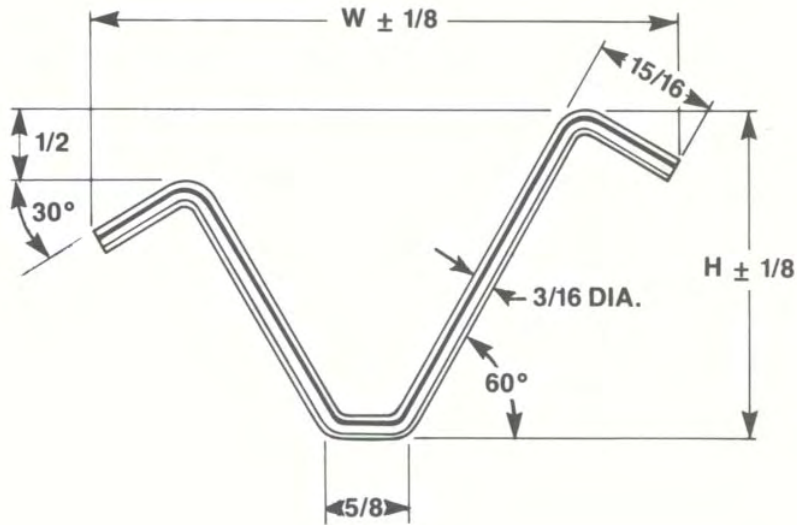

RA EJ-730

ANCHOR							
DASH NO.	A	B	C	DASH NO.	A	B	C
-01	1	4.73	3/16	-12	1	4.73	1/4
-02	1.5	5.30	3/16	-13	1.5	5.30	1/4
-03	2	5.88	3/16	-14	2	5.88	1/4
-04	2.5	6.45	3/16	-15	2.5	6.45	1/4
-05	3	7.03	3/16	-16	3	7.03	1/4
-06	3.5	7.61	3/16	-17	3.5	7.61	1/4
-07	4	8.18	3/16	-18	4	8.18	1/4
-08	4.5	8.76	3/16	-19	4.5	8.76	1/4
-09	5	9.33	3/16	-20	5	9.33	1/4
-10	5.5	9.91	3/16	-21	5.5	9.91	1/4
-11	6	10.4	3/16	-22	6	10.4	1/4

www.sunbeltstudwelding.com

Sunbelt Stud Welding, Inc.
6381 Windfern Road
Houston, Texas 77040-4915

12-31

1-800-462-9353
713-939-8903
fax 713-939-9013

RA EJ-746

ANCHOR					
DASH NO.	H	W	DASH NO.	H	W
-01	2	3-1/2	-09	6	9-1/2
-02	2-1/2	4-1/4	-10	6-1/2	10-1/4
-03	3	5	-11	7	11
-04	3-1/2	5-3/4	-12	7-1/2	11-3/4
-05	4	6-1/2	-13	8	12-1/2
-06	4-1/2	7-1/4	-14	8-1/2	13-1/4
-07	5	8	-15	9	14
-08	5-1/2	8-3/4			