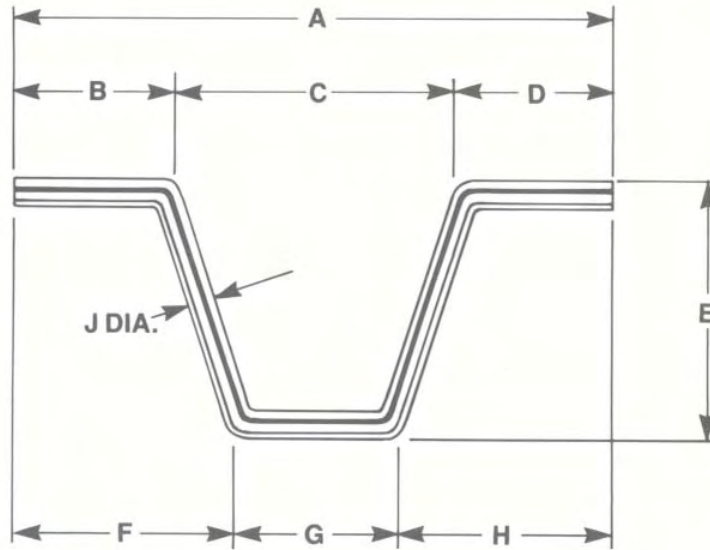

www.sunbeltstudwelding.com

Sunbelt Stud Welding, Inc.
6381 Windfern Road
Houston, Texas 77040-4915

12-21

1-800-462-9353
713-939-8903
fax 713-939-9013

RA EJ-735

ANCHOR									
DASH NO.	A	B	C	D	E	F	G	H	J
-01	6	1-1/2	3	1-1/2	2-1/4	2-1/4	1-1/2	2-1/4	3/16
-02	6	1-1/2	3	1-1/2	3-1/4	2-1/4	1-1/2	2-1/4	3/16
-03	6	1-1/2	3	1-1/2	3-1/2	2-1/4	1-1/2	2-1/4	3/16
-04	6	1-1/2	3	1-1/2	5	2-1/4	1-1/2	2-1/4	3/16
-05	6	1-1/2	3	1-1/2	6-1/4	2-1/4	1-1/2	2-1/4	3/16
-06	6	1-1/2	3	1-1/2	8-1/2	2-1/4	1-1/2	2-1/4	3/16
-07	7	1-3/4	3-1/2	1-3/4	3-1/2	2-3/4	1-1/2	2-3/4	3/16

www.sunbeltstudwelding.com

Sunbelt Stud Welding, Inc.
 6381 Windfern Road
 Houston, Texas 77040-4915

12-22

1-800-462-9353
 713-939-8903
 fax 713-939-9013

RA EJ-737

ANCHOR					
DASH NO.	A	B	C	D	E
-01	2	1/4	3/4	50°	1/2
-02	2-5/8	1/4	3/4	50°	1/2
-03	3-1/8	1/4	3/4	50°	1/2
-04	3-5/8	1/4	3/4	50°	1/2
-05	4-1/8	1/4	3/4	50°	1/2
-06	5	1/4	3/4	50°	1/2
-07	5-1/8	1/4	3/4	50°	1/2
-08	7-1/8	1/4	3/4	50°	1/2
-09	2-5/8	5/16	3/4	50°	1/2
-10	3-1/8	5/16	3/4	50°	1/2
-11	3-5/8	5/16	3/4	50°	1/2
-12	4-1/8	5/16	3/4	50°	1/2
-13	4-5/8	5/16	3/4	50°	1/2
-14	5-1/8	5/16	3/4	50°	1/2
-15	7-1/8	5/16	3/4	50°	1/2